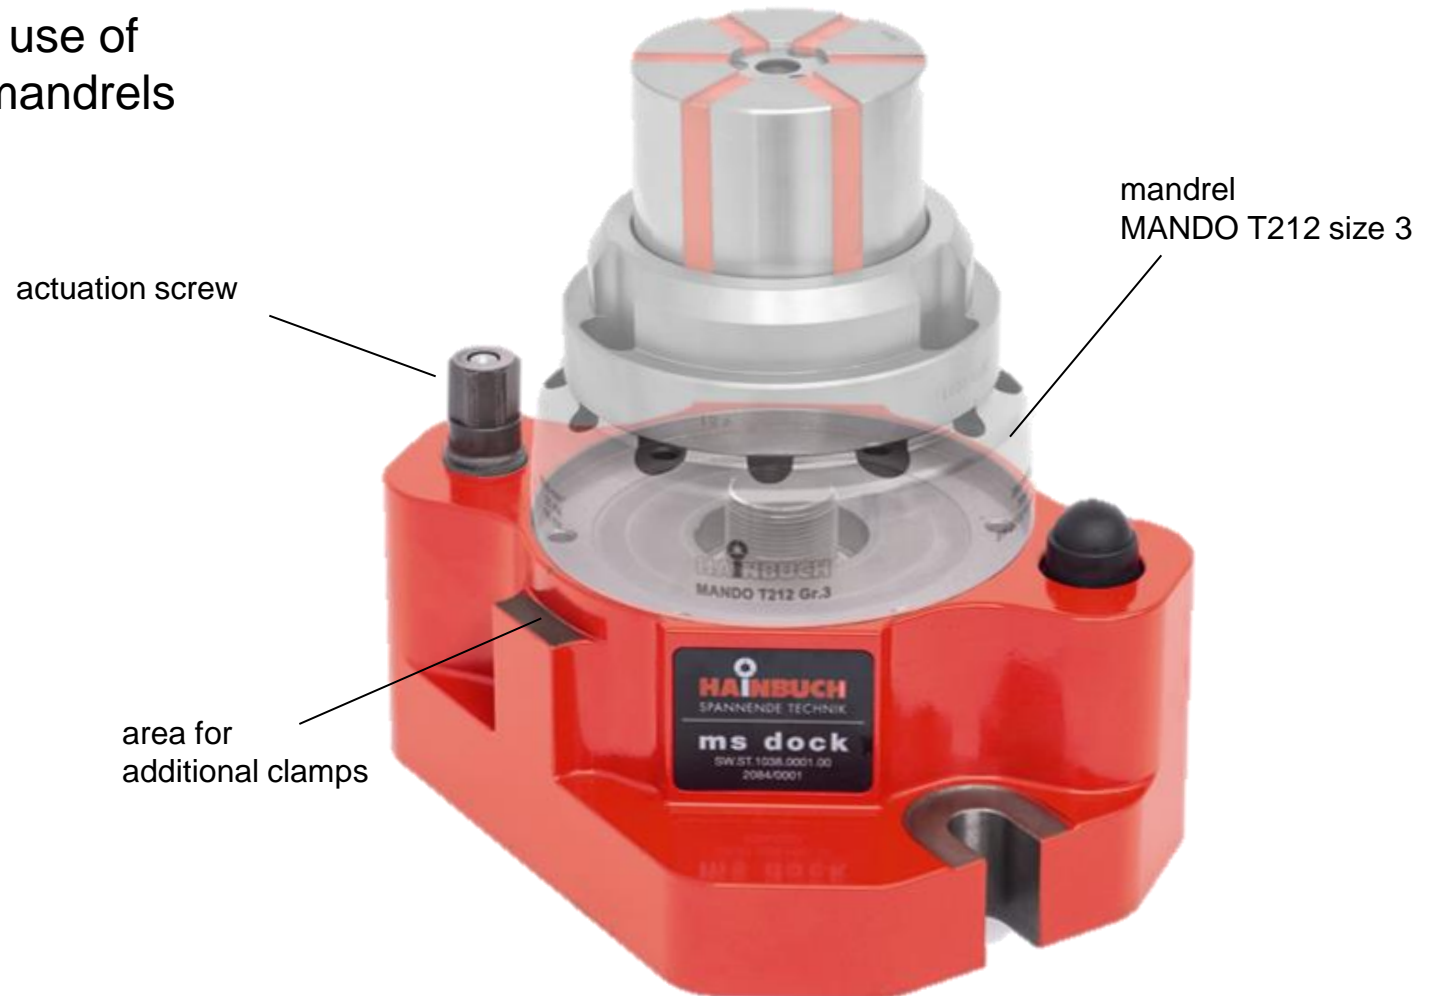

ms dock

actuating for MANDO mandrels

Ms dock

ms dock with MANDO mandrel:

- Manual actuation unit for the stationary use of MANDO mandrels

Ms dock

Easy change-over:

- In less than 4 minutes...

Ms dock

Simple and versatile:

pull-back mandrel
MANDO T211

pull-back mandrel
MANDO T212

deadlength mandrel
MANDO T812

And what can we do for you?