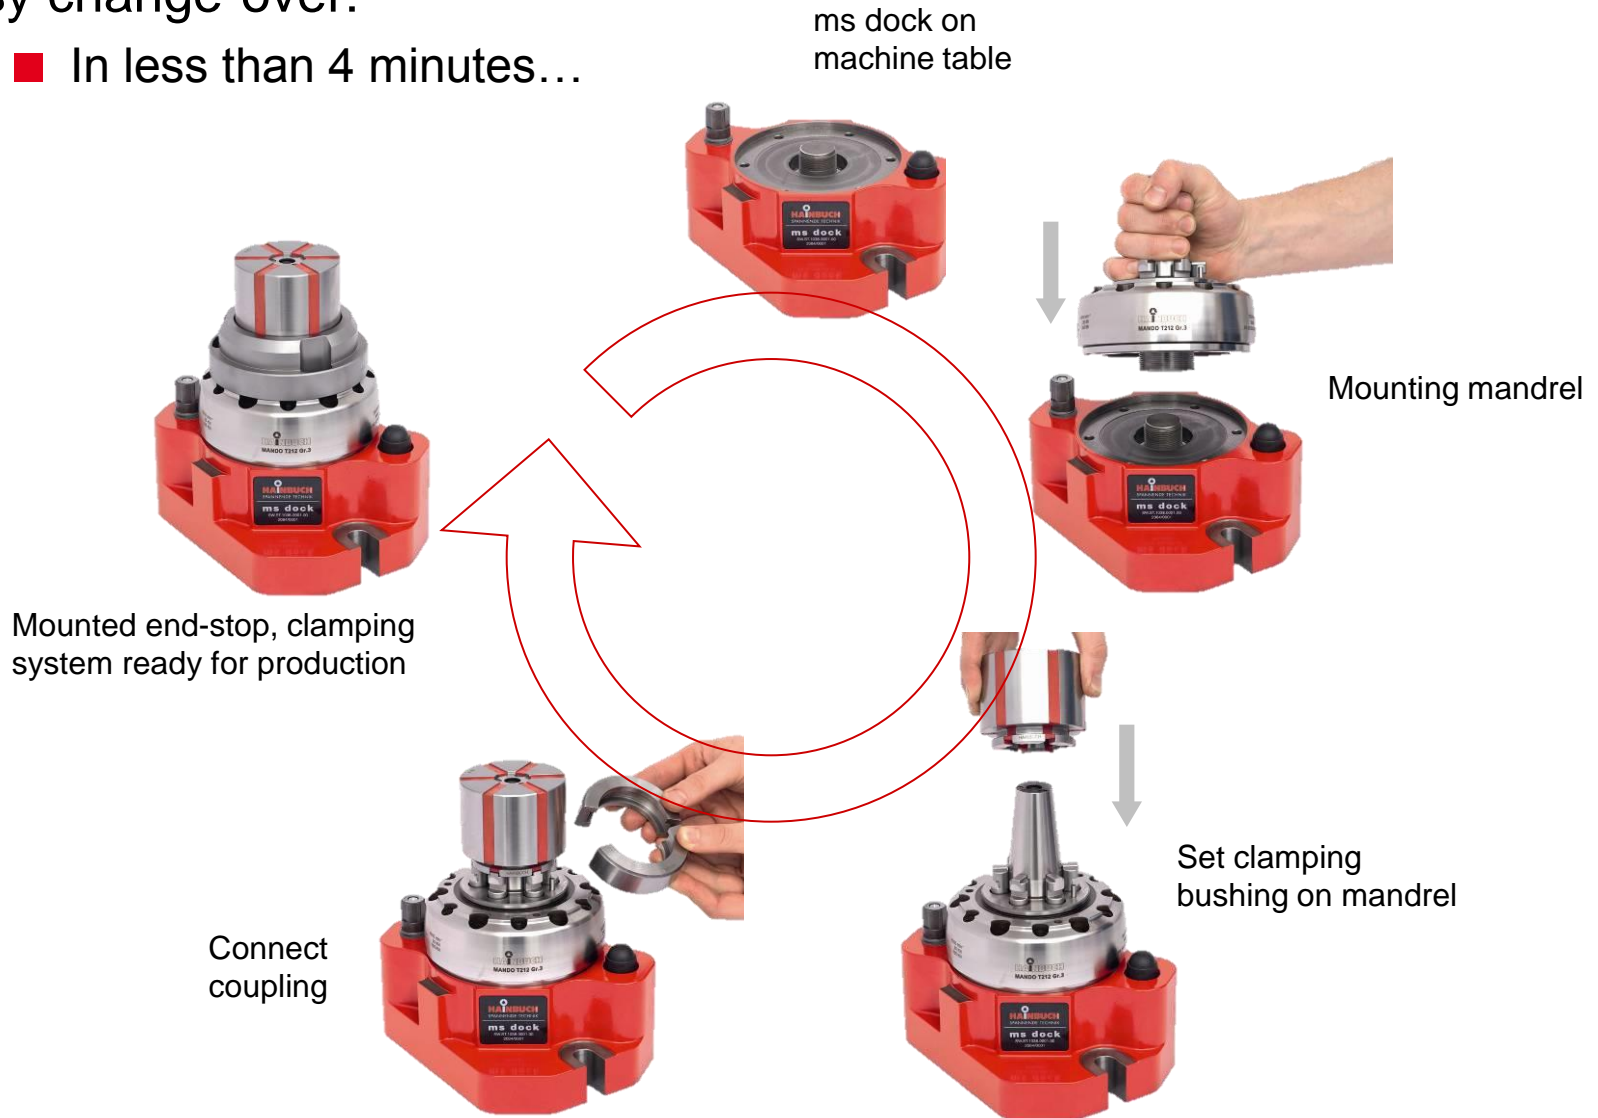

ms dock

actuating for MANDO mandrels

Ms dock

ms dock with MANDO mandrel:

- Manual actuation unit for the stationary use of MANDO mandrels

Ms dock

Easy change-over:

- In less than 4 minutes...

Ms dock

Simple and versatile:

pull-back mandrel
MANDO T211

pull-back mandrel
MANDO T212

deadlength mandrel
MANDO T812

And what can we do for you?