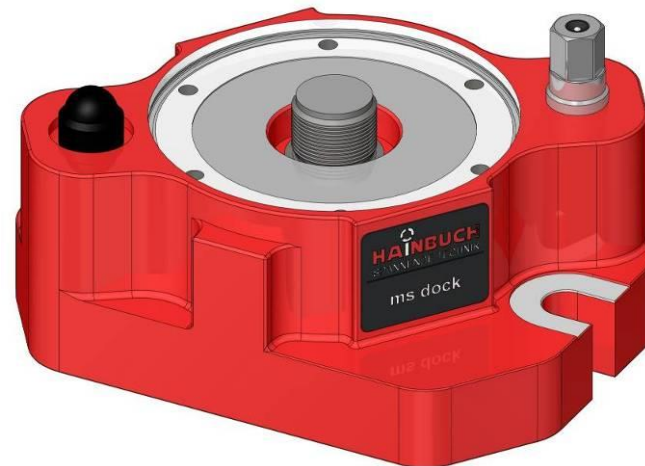

ms dock

actuating for MANDO mandrels

Ms dock

ms dock with MANDO mandrel:

- Manual actuation unit for the stationary use of MANDO mandrels

Ms dock

Easy change-over:

- In less than 4 minutes...

Ms dock

Simple and versatile:

pull-back mandrel
MANDO T211

pull-back mandrel
MANDO T212

deadlength mandrel
MANDO T812

And what can we do for you?