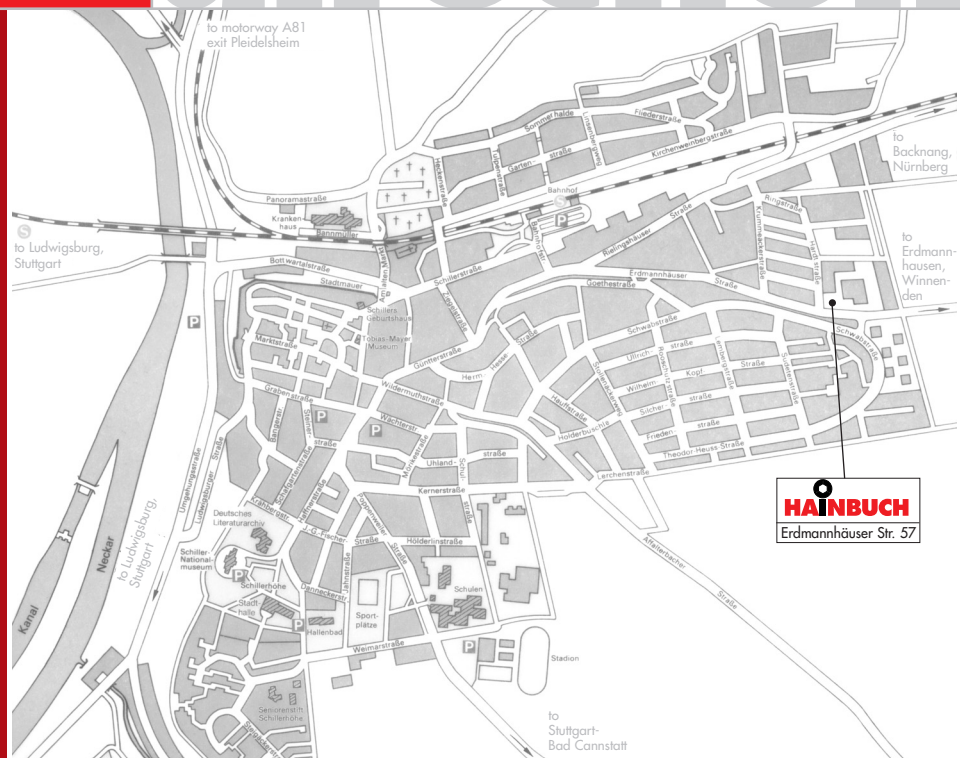

**HAINBUCH**

direction

How to find us:

- motorway A81, exit Pleidelsheim
- follow the signs to Marbach
- in Marbach follow the signs to Winnenden
- HAINBUCH is one of the last buildings of Marbach. Turn left behind the telephone booth and then turn right immediately. The car park is in front of the building.